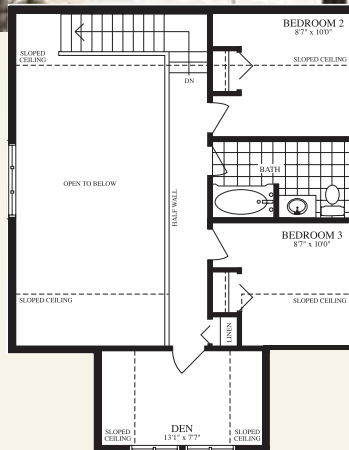

The Griffin

Lakewood

FEATURES

- Taupe Cape Cod siding on both cottage and garage
- 22' x 22' detached garage
- Upgraded flooring cabinetry and lighting fixtures
- Custom window blind package
- Extended master bedroom
- Fireplace

1610 Sq. Ft.

The Griffin

A Charming Cottage

The Griffin is a 1610 sq. ft. cottage featuring an efficient kitchen and roomy living/dining area designed for easy living.

Both the living room and the main floor master bedroom open onto a fabulous deck.

There are 3 more bedrooms with a 4-piece bath on the second level.

Lot size is 183' x 352' (1.77 acres)

\$329,000

+ HST

Model Home Hours:

By Appointment Only

Toll Free: 1-800-572-2162 • www.Lakewood.net

* Prices and specifications are subject to change without notice. E.&O.E. April 6, 2011