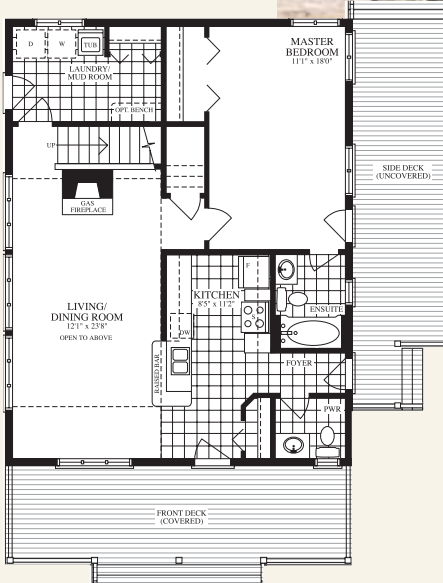

The Griffin

Lakewood

FEATURES

- Taupe Cape Cod siding on both cottage and garage
- 22' x 22' detached garage
- Upgraded flooring cabinetry and lighting fixtures
- Custom window blind package
- Extended master bedroom
- Fireplace

1610 Sq. Ft.

The Griffin

A Charming Cottage

The Griffin is a 1610 sq. ft. cottage featuring an efficient kitchen and roomy living/dining area designed for easy living.

Both the living room and the main floor master bedroom open onto a fabulous deck.

There are 3 more bedrooms with a 4-piece bath on the second level.

Lot size is 183' x 352' (1.77 acres)

\$329,000

+ HST

Model Home Hours:

By Appointment Only

Toll Free: 1-800-572-2162 • www.Lakewood.net

* Prices and specifications are subject to change without notice. E.&O.E. April 6, 2011